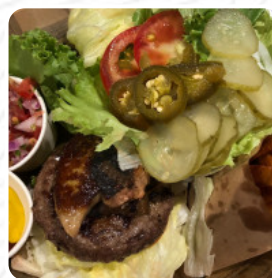

A complete [menu](#) of Burger Ray Zhōng Xiào Běn Diàn from Da'an District covering all 16 courses and drinks can be found here on the card. For **changing offers**, please get in touch via phone or use the contact details provided on the website. Burger Ray Zhōng Xiào Běn Diàn from Da'an District is known for its *exquisite burgers*, to which **crispy fries, salads and other sides** are offered.