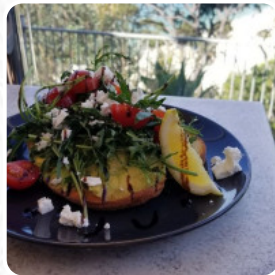

Inner Light Tea Rooms Menu

<https://menulist.menu>

Inner Light Tea Rooms, Nelson Bay NSW 2315, Australia, Afghanistan
+61249842505 - <https://innerlighttearooms.com.au>

On this webpage, you can find the **complete menu** of Inner Light Tea Rooms from Nelson Bay. Currently, there are 16 meals and drinks available. For seasonal or weekly deals, please contact the owner of the restaurant directly. You can also contact them through their website. What User likes about Inner Light Tea Rooms: we went to lunch and had a delicious breakfast with sourdough as well as coffee with nut milk and a vegan brownie. one of the best prospects in port stephens. they can also visit the lighthouse museum on the hill. [read more](#). The place also offers the possibility to sit outside and have something in nice weather. What User doesn't like about Inner Light Tea Rooms:

Small piece of plastic in the meal cause only for 3 star review instead of higher. [read more](#). Inner Light Tea Rooms from Nelson Bay is a **chilled café**, where you can enjoy a snack or cake with a hot coffee or a hot chocolate, Furthermore, the visitors of the restaurant enjoy the extensive selection of the various coffee and tea specialities that the restaurant has available. In case you want to have breakfast, a tasty brunch is offered to you, And of course, you should also try the tasty burgers, with sides such as fries, salads, or wedges provided.