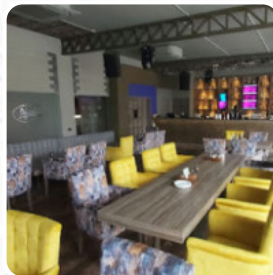

Deja Vu Lounge Menu

<https://menulist.menu>

228-A, Hotel Swarn Towers, Station Rd, Civil Lines, Bareilly, Uttar Pradesh 243001, India
+917060030505 - <https://www.facebook.com/dejavubareilly>

A comprehensive [menu](#) of [Deja Vu Lounge](#) from Bareilly covering all 14 menus and drinks can be found here on the card. For **changing offers**, please get in touch via phone or use the contact details provided on the website.

What [5Aditya M \(6 1 year ago on Google\)](#) likes about [Deja Vu Lounge](#):

Great place for party in Bareilly..If you are coming here by your vehicle then the best part is you will get free parking space which is not available in other lounge.. Space is good..DJ party is available in occasions..Quality of the food is up to the mark.. Overall great experience here.. [read more](#). The diner is accessible and can therefore also be used with a wheelchair or physiological limitations, Depending on the weather conditions, you

can also sit outside and be served. What [User](#) doesn't like about [Deja Vu Lounge](#):

Very unprofessional and rude behaviour of staff.This was the first time of the visit. Will not visit it again and also will not recommend to visit it with family or friends. Food: 1 Service: 1 Atmosphere: 1 [read more](#). [Deja Vu Lounge](#) from Bareilly is a good option for a bar if you want to have **a cocktail after work** and hang out with friends, Also, the drinks menu at this place is exceptional and offers a significant and varied assortment of both local and international beers, which are definitely worth a try. Naturally, they also offer you with delicious pizza, baked fresh in traditional style.