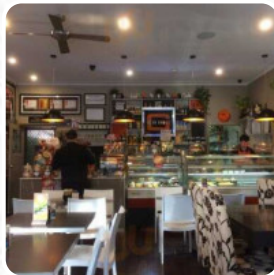

The Grind Cafe Menu

<https://menulist.menu>

29A Morts Rd, Mortdale, Hurstville, New South Wales 2223, Australia
+61295795922 - <http://www.mortdalegrindcafe.com.au/>

A complete menu of The Grind Cafe from Mortdale covering all 11 meals and drinks can be found here on the menu. For seasonal or weekly deals, please get in touch via phone or use the contact details provided on the website. What [User](#) likes about The Grind Cafe:

This is a great little cafe with fantastic breakfast dishes. The coffee is also great and the service is friendly and efficient. I ordered an Omelette with Asparagus, Mushrooms, Tomatoes and Cheese and it was well cooked and flavoursome - one of the best Omelettes I've had in fact. All the meals looked great. Highly recommended. [read more](#). When the weather is nice you can also eat outside. What [User](#) doesn't like about The Grind Cafe:

Looking for a new local eatery we tried this place in the main street. While my wife had a pleasant lamb salad, my chicken and mushroom filo was small, salty and left in the microwave too long. Salad was average. When I paid, the fellow took my money, but did not say a single word to me. A disappointing experience all round. Will not be back. [read more](#). The Grind Cafe from Mortdale is a comfortable café, where you can have a small snack or cake with a *warm coffee* or a *sweet chocolate*, there are also **tasty vegetarian menus** in the menu. In case you want to have breakfast, a **versatile brunch** is offered to you, Additionally, they provide you typical Australian meals with ingredients like bush tomatoes and finger limes.