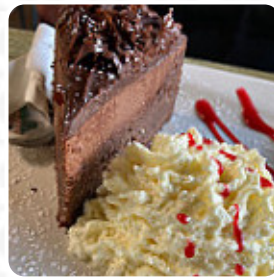

Dragonfly Cafe Menu

<https://menulist.menu>

1657 Gympie Rd | Corner Beams Road, Brisbane, Queensland 4034, Australia, Bracken Ridge

+61732639888 - <http://www.edengardens.com.au>