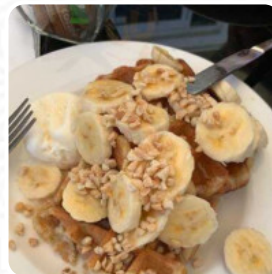

On this website, you can find the *complete [menu](#) of Robe Store By Mahalia Coffee* from ROBE. Currently, there are **1** menus and drinks up for grabs. For **changing offers**, please contact the owner of the restaurant directly.

You can also contact them through their website. What [User](#) likes about Robe Store By Mahalia Coffee:

Delicious coffee great bagel! we ordered chicken bagel yummm rice mocha, both hit x marks the spot : limited menu but perfect enough to have a bite to accompany your coffee... I think this place has got the food right bang on.... however my improvement suggestion was the decor, way too busy and made me feel I was in a gift shop.

on the other hand the other half, thought it was fine. I put it down to female shopping i... [read more](#). In the

morning, you can enjoy a appetizing brunch at Robe Store By Mahalia Coffee, as much as you want,

Additionally, they offer you typical Australian meals with ingredients like bush tomatoes and finger limes. Apart from simple snacks, sweet pieces and cakes, there are also cold and hot drinks.