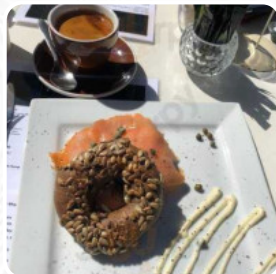

We might have [the meal plan of Twinfins Espresso](#) from Little Mountain Australia in the photos. A menu can be found further down. Are you currently at Twinfins Espresso or planning a visit? Help us by publishing a photo of the menu here. What [User](#) likes about Twinfins Espresso:

The staff was very friendly and courteous. I made a wrong choice with the kind of bagel from their bagel bar. While they took my order, they still politely suggested to go with another kind 'cause the one I chose doesn't really taste well with the rest of my order. Good thing I followed their recommendation. The 'Everything' Bagel with Cream Cheese, Pesto, Chicken and Mayo was a delicious treat. The same goes for m... [read more](#). At Twinfins Espresso in Little Mountain Australia, fine Australian meals are freshly prepared for you with a lot of affection and the authentic products such as *bush tomatoes and caviar limes*, Inthemorning a **delicious brunch** is offered here. In addition to sweet pieces, cakes, and simple snacks, we also have **cold and hot drinks**.