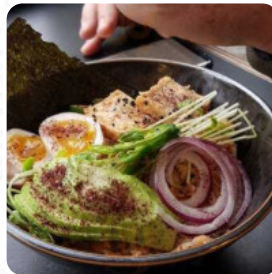

On this website, you can find the complete menu of Tatler Lane By Sweetbrew from Trevallyn Australia. Currently, there are 6 dishes and drinks available. For *seasonal or weekly deals*, please contact the owner of the restaurant directly. You can also contact them through their website. What [Catie Payne](#) likes about Tatler Lane By Sweetbrew:

Bleary eyed and fresh off the boat from Melbourne, I drove into Launceston seeking caffeine and had the incredible luck to find Sweet Brew. I was greeted by smiling staff, cosy decor and a lineup of chatty locals always a promising sign. After accomodating my gluten free request with an extra egg, free of charge, I set up camp in a cute little posse out the back. The tunes were spot on and my brekkie (miso/tofu/pickl... [read more](#). Tatler Lane By Sweetbrew from Trevallyn Australia is a **relaxed coffee house**, where you can enjoy a snack or cake with a hot coffee or a hot chocolate, here they serve a **comprehensive brunch** in the morning. Look forward to the enjoyment of scrumptious vegetarian dishes, Additionally, they serve you authentic Australian menus with ingredients like bush tomatoes and finger limes.