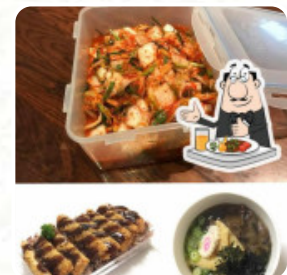

A comprehensive [menu](#) of Wow Sushi from Helensville covering all 1 meals and drinks can be found here on the food list. For *changing offers*, please get in touch via phone or use the contact details provided on the website.

What [User](#) likes about Wow Sushi:

Love the food at WOW sushi. It is always fresh and super tasty. The owners are friendly and always go above and beyond. Best sushi around! The prawn salad it also a big winner too. [read more](#). The restaurant offers complimentary WiFi for its customers, And into the accessible spaces also come customers with wheelchairs or physical disabilities. If the weather conditions are right, you can also eat outside. In the Wow Sushi from Helensville, a lot of emphasis is placed on the preparation of **healthy, tasty Japanese meals** with fresh vegetables, fish and meat, Also, fans of Korean cuisine will be fully satisfied at the eatery with menus like Bap, Kimchi or Jjigae. But the undisputed highlight of this place is the tasty Sushi such as Maki and Sashimi, here they serve a comprehensive brunch for breakfast.