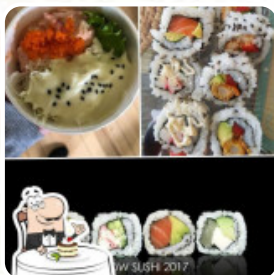

A comprehensive [menu](#) of Wow Sushi from Helensville covering all 1 meals and drinks can be found here on the food list. For *changing offers*, please get in touch via phone or use the contact details provided on the website.

What [User](#) likes about Wow Sushi:

Love the food at WOW sushi. It is always fresh and super tasty. The owners are friendly and always go above and beyond. Best sushi around! The prawn salad it also a big winner too. [read more](#). The restaurant offers complimentary WiFi for its customers, And into the accessible spaces also come customers with wheelchairs or physical disabilities. If the weather conditions are right, you can also eat outside. In the Wow Sushi from Helensville, a lot of emphasis is placed on the preparation of **healthy, tasty Japanese meals** with fresh vegetables, fish and meat, Also, fans of Korean cuisine will be fully satisfied at the eatery with menus like Bap, Kimchi or Jjigae. But the undisputed highlight of this place is the tasty Sushi such as Maki and Sashimi, here they serve a comprehensive brunch for breakfast.