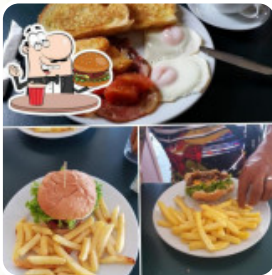

Pink Pig Cafe Menu

<https://menulist.menu>

State Hwy 2, Maramarua, New Zealand

<http://pink-pig-cafe.edan.io/>

On this site, you can find the **complete menu** of **Pink Pig Cafe** from Maramarua. Currently, there are 15 menus and drinks available. For changing offers, please contact the owner of the restaurant directly. You can also contact them through their website. What [Birdee](#) likes about Pink Pig Cafe:

Nice bakery on the way out of town and along the way, pies was delicious Service: Take out Meal type: Breakfast Price per person: NZ\$1–10 Food: 5 Service: 5 Atmosphere: 5 [read more](#). What [yunisha nakarmi](#) doesn't like about Pink Pig Cafe:

Worst cafe ever, lady was so rude. I was with my friend and my friend was buying some coffee and I was about to use wash room and that lady was telling me toilet is only for customers and trying to stop me and staring me from top to bottom like I am a thief. Won't recommend Anyone so disappointed Service: Take out Meal type: Other Price per person: NZ\$10–20 [read more](#). The restaurant is accessible and can therefore also be used with a wheelchair or physical disabilities. A visit to Pink Pig Cafe becomes even more rewarding due to the large selection of coffee and tea specialties, for breakfast they serve a *varied breakfast* here. Sometimes you may not want to eat a lot, in this case one of the fine sandwiches, a healthy salad or another snack is just right, Generally, the menus are prepared **fast and fresh** for you.

STEAK BURGER

American Food

EGGS BENEDICT

Coffee

COFFEE

These types of dishes are being served

PANINI

TOSTADAS