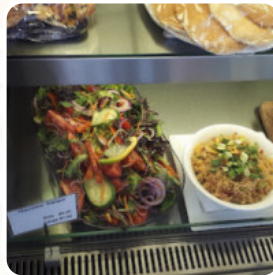

Here you can find the [menu](#) of *Pump Wyalla* in Toowoomba. At the moment, there are **15** dishes and drinks on the menu. You can inquire about **seasonal or weekly deals** via phone. What [User](#) likes about Pump Wyalla:

Great! This place is 100 meters from our store. I often come here. I am happy to meet new and all-friendly employees. No loud noise from TV or audio speakers in the ceiling. 4 seat and 6 seat tables with orange, red green chairs bar chairs. The Chronicle and the Courier Mail, The Australian newspapers, previously provided for customers; while you are hot, golden brown MERLO coffee. (The current newspapers are not ava... [read more](#).

What [User](#) doesn't like about Pump Wyalla:

First and last visit. Staff standing around talking then noted lady doing food orders wearing gloves talked on the phone, then hung up and proceeded with what she was doing without changing gloves.....on a positive the coffee was great. [read more](#). During a meal, a good drink is essential. In this gastropub, you not only get delicious dishes from the menu but also a comprehensive and particularly good diversity of good beers and other alcoholic beverages that go well with the food, The tasty sandwiches, small salads and other snacks can be planned well as a snack. Not to be left out is the comprehensive diversity of coffee and tea specialties in this restaurant, At the bar, you can relax with a [freshly tapped beer](#) or other alcoholic and non-alcoholic drinks.