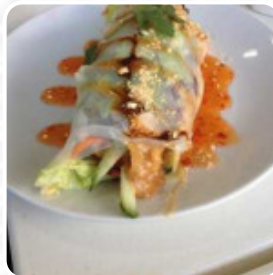

Peckish On The Park Menu

<https://menulist.menu>
57 Graham St, Nowra NSW 2541, Australia
+61244224469

On this site, you can find the complete [menu](#) of Peckish On The Park from Nowra. Currently, there are 11 meals and drinks up for grabs. For *seasonal or weekly deals*, please contact the owner of the restaurant directly. You can also contact them through their website. What User likes about Peckish On The Park: Love this café! Great customer service, delicious meals and amazing home made cakes. Their brewed chai and turquoise latte are the best. Loves the offer of warm blankets also for the cooler days. Thank you to the Peckish team for many great experiences in the café and that we always feel welcome. [read more](#). At Peckish On The Park from Nowra it's possible to savor delicious vegetarian menus, that were made without any animal meat or fish, Additionally, they offer you authentic Australian dishes with ingredients like bush tomatoes and finger limes. When you're not so hungry, you can just treat yourself to one of the fine **sandwiches**, a healthy salad or another snack, The visitors of the restaurant are also thrilled with the large variety of differing **coffee and tea specialities** that the restaurant offers.