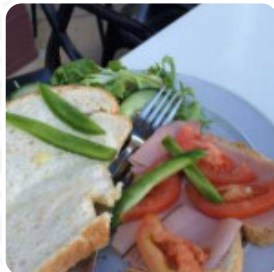

Panache Cafe Creperie Menu

<https://menulist.menu>

M4B, 173-199 Pioneer Rd, Waurnd Ponds, Australia, WAURN PONDS

+61352442580,+61352411447 - <http://www.waurndpondssc.com.au/stores/?query=Panache+Cafe+>

On this homepage, you can find the **complete [menu](#) of Panache Cafe Creperie** from WAURN PONDS. Currently, there are **15** meals and drinks up for grabs. For changing offers, please contact the owner of the restaurant directly. You can also contact them through their website. The restaurant also offers the possibility to sit outside and eat and drink in beautiful weather, And into the accessible rooms also come guests with wheelchairs or physical disabilities. What [User](#) doesn't like about Panache Cafe Creperie: I know that my assessment does not affect her business. but I want to say that. it was always a great place for me and my wife. but today we were really disappointed. we ordered some things and asked muffins before our meal. one of her employees literally threw muffins on our table and when I complained, she didn't even feel sorry for it. it was my last visit. [read more](#). A visit to Panache Cafe Creperie is particularly valuable due to the comprehensive variety of *coffee and tea specialties*, You'll also find tasty bites, cake, simple snacks and chilled refreshments and hot drinks here. You can just get one of the scrumptious sandwiches, a small salad or another snack, if you're not that ravenous, Inthemorning a [versatile brunch](#) is offered here.