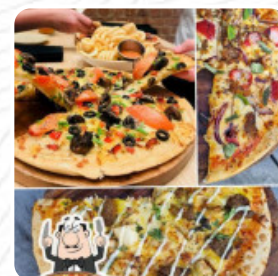

On this website, you can find the **complete menu** of **The Waimate** from Waimate. Currently, there are **15** dishes and drinks up for grabs. For changing offers, please contact the owner of the restaurant directly. You can also contact them through their website. What [Addie... Murray](#) likes about The Waimate:

Service: Dine in Meal type: Brunch Price per person: NZ$10–20 Food: 5 Service: 5 Atmosphere: 4

Recommended dishes: Flat Bread, Sorbet Parking space Plenty of parking Parking options Free street parking [read more](#). The restaurant and its rooms are wheelchair accessible and thus usable with a wheelchair or physical limitations, Depending on the weather, you can also sit outside and have something. At The Waimate in Waimate, [tasty pizza](#) is baked oven-fresh using a time-honored method, Furthermore, the customers of the restaurant enjoy the comprehensive selection of the differing coffee and tea specialities that the restaurant has available. You can also find many *international dishes* in the kitchen of the The Waimate, and you will find genuine Italian cuisine with classics like pizza and pasta.