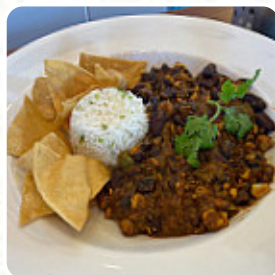

Here you can find the menu of Kitchen Cabana Cafe Grill in [Broome](#). At the moment, there are 3 meals and drinks on the card. You can inquire about **seasonal or weekly deals** via phone. What [Tim Meuter](#) likes about Kitchen Cabana Cafe Grill:

What a little hidden gem in town opposite the Rip Curl store, near Coles. The staff were very friendly, and the food a complete surprise. You must try the Cabana Benedict, which came with this awesome Spanish style cheese sauce and three slices of tasty sourdough. Also the thickshake is amazing and the sausage rolls looked amazing! [read more](#). The premises in the restaurant are wheelchair accessible and can also be used with a wheelchair or physical limitations, Depending on the weather, you can also sit outside and eat and drink. At Kitchen Cabana Cafe Grill in Broome, tasty, juicy, delicious meat is freshly prepared on an open flame and served with delicious sides, Especially, many customers are looking forward to the *diverse, fine Mexican cuisine*. In addition to sweet pieces, cakes, and simple snacks, we also have **cold and hot drinks**, You'll find tasty South American dishes also on the menu.