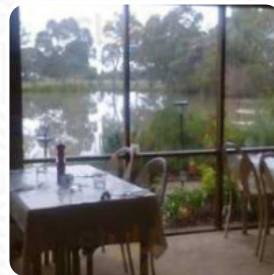

Magdala Motor Lodge Lakeside Menu

<https://menulist.menu>

3149 Western Hwy, VIC 3380, Australia, STAWELL

+61353583877 - <http://www.magdalamotorlodge.com.au>

On this webpage, you can find the **complete [menu](#) of Magdala Motor Lodge Lakeside** from STAWELL. Currently, there are 4 dishes and drinks available. For seasonal or weekly deals, please contact the restaurant owner directly. You can also contact them through their website. What [User](#) likes about Magdala Motor Lodge Lakeside:

The place also offers the possibility to sit outside and have something in pleasant weather, And into the accessible spaces also come visitors with wheelchairs or physical limitations. What [User](#) doesn't like about Magdala Motor Lodge Lakeside:

possible the cleanest room in which I have ever stayed .however, the not apologise a shower that has been cracked pickled and cumsy, from the date eating in the mini bar and a climate that has not been waited for plus years. the dinning room was ok, but overpriced, which describes the entire venue. [read more](#). At Magdala Motor Lodge Lakeside in [STAWELL](#), a [diverse brunch](#) is served in the morning, where you can eat as much as you want pamper your taste buds, Moreover, the drinks menu of this *gastropub* offers a good and especially comprehensive selection of beers from the region and the world that are definitely worth a try. One should particularly acknowledge the courses from the Australian continent of this establishment, and you can look forward to authentic **Italian cuisine** with classics like pizza and pasta.

Magdala Motor Lodge Lakeside Menu

Magdala Motor Lodge Lakeside

3149 Western Hwy, VIC 3380,
Australia, STAWELL

Opening Hours:

Monday 07:30 -21:00
Tuesday 07:30 -21:00
Wednesday 07:30 -21:00
Thursday 07:30 -21:00
Friday 07:30 -21:00
Saturday 07:30 -21:00
Sunday 07:30 -21:00