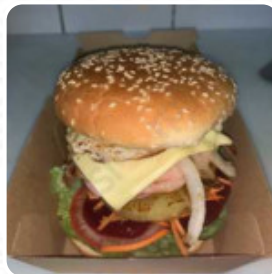

A comprehensive menu of Tropical [seafood](#) from Bohle Plains covering all 8 meals and drinks can be found here on the menu. For **seasonal or weekly deals**, please get in touch via phone or use the contact details provided on the website. What [User](#) likes about Tropical [seafood](#):

Exceptional experience. The food is generous, fresh, very well cooked, and reasonably priced. Got the pack for 2 and was very impressed. Even the detailing was noticed in how the food was wrapped very neatly and presented. The staff were friendly and the service was quick. We travelled from kelso on a Monday night in search of an open fish and chip shop. (We passed 2 closed ones). Just about to give up when we came a... [read more](#). Various tasty [seafood](#) dishes are offered by the Tropical [seafood](#) from [Bohle Plains](#), Naturally, you should also taste the [scrumptious burgers](#), accompanied by sides like fries, salads, or wedges served. You can still relax at the bar after the meal (or during it) and enjoy a **alcoholic or non-alcoholic drink**.