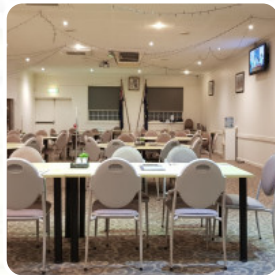

Here you can find the [menu](#) of Swan Hill RSL in [Swan Hill](#). At the moment, there are **13** menus and drinks on the menu. You can inquire about [changing offers](#) via phone. What [User](#) likes about Swan Hill RSL:

An evening meal just recently, which was good. More than I could eat and reasonable pricing. Had good entertainment afterwards, which is a big attraction to go and have a meal if there is some music going on there. Service was a little slow, considering there were not many there when we ordered. [read more](#). When the weather is pleasant you can also eat outside, And into the accessible rooms also come guests with wheelchairs or physiological disabilities. What [User](#) doesn't like about Swan Hill RSL:

Not from this area overnight stay recommended RSL for tea. Waited 1 1/2 hour then told one of the meals (T bone steak) was not available. Ok then reordered parma instead, continued to wait, other tables that ordered after us (Steaks well done) got there meals.sorry not good enough, money back thanks. Our other meal was a medium rare steak [read more](#). Swan Hill RSL from Swan Hill is a suitable bar to a drink after work, and sit with friends or alone, For a snack in between, the delicious sandwiches, small salads, and other snacks are suitable. Look forward to the enjoyment of tasty [vegetarian](#) dishes, Plus, you can enjoy the food of all the delightful menus in the midst of this **Diner's** carefully selected ambiance.