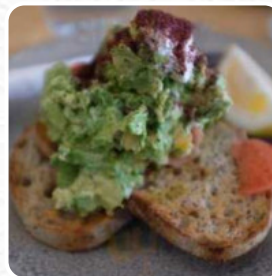

A complete [menu](#) of Brightbird Espresso from [Warrnambool](#) covering all 15 dishes and drinks can be found here on the card. For *changing offers*, please get in touch via phone or use the contact details provided on the website. What [User](#) likes about Brightbird Espresso:

This is a spacious and well appointed Cafe with a welcoming atmosphere. The staff are attentive and polite. And the delicious fruit toast is made with thick slices of fruit filled bread. A great breakfast experience for me. [read more](#). What [Nathan Robert](#) doesn't like about Brightbird Espresso:

Very poor food. Everyone had to put salt and pepper to get any flavour on each dish. Big breakfast included a tomato cut in half and a couple mushrooms thrown onto heat with no seasoning. All the burgers were burned.

Embarrassing that a chef would let this come out of a kitchen. [read more](#). For breakfast, you can enjoy a appetizing brunch at Brightbird Espresso, freely at your own will, Furthermore, the customers of the establishment enjoy the comprehensive variety of the various [coffee and tea specialities](#) that the establishment has available. Also worth mentioning at this place are the **menus from Australia**, You'll also find tasty bites, cake, simple snacks and chilled refreshments and hot drinks here.