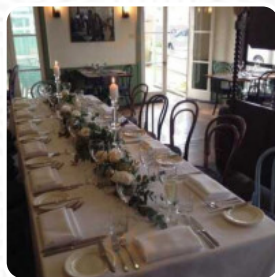

On this website, you can find the complete menu of Tillermans from [TEA GARDENS](#). Currently, there are 12 dishes and drinks available. For *changing offers*, please contact the restaurant owner directly. You can also contact them through their website. What [User](#) likes about Tillermans:

This is everything a decent cafe restaurant should be. Attentive but casual service. Asked where we are from, etc, interested in you. Top notch French based food. Compact menu, not trying to offer a million choices, but what they do is what they WANT to do and they do it well. When busy, they told us hey, sorry we are pretty busy, coffees will be a few minutes....I appreciate that. [read more](#). The place also offers the possibility to sit outside and eat and drink in beautiful weather, And into the accessible spaces also come visitors with wheelchairs or physiological limitations. [Typical European courses](#), that's what the Tillermans from TEA GARDENS serves, **delectable vegetarian menus** are also in the menu available. Also worth mentioning at this restaurant are the dishes from the Australian continent, The guests of the restaurant are also thrilled with the comprehensive variety of various **coffee and tea specialities** that the restaurant offers.