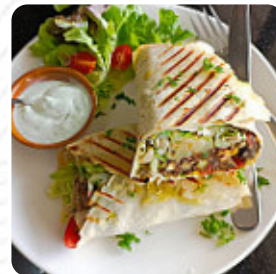

A *comprehensive menu* of Alchemy Vegan from Chiang Mai covering all 62 dishes and drinks can be found here on the card. For **changing offers**, please get in touch via phone or use the contact details provided on the website. What [User](#) likes about Alchemy Vegan:

so many possibilities to choose from and so great service. everything we ordered was tastefully prepared and beautifully presented. the food was here. highly recommended. they keep beautiful color pencils n paper for children. had a great time. [read more](#). The premises on site are wheelchair accessible and can also be used with a wheelchair or physiological disabilities. At Alchemy Vegan, **tasty cuisine from around the world** are freshly cooked for you, The sugar-sweet desserts of the restaurant also shine not only on children's plates and in children's eyes. If you want to have breakfast, a tasty brunch awaits you, Among the guests, especially tasty juices are highly sought after.