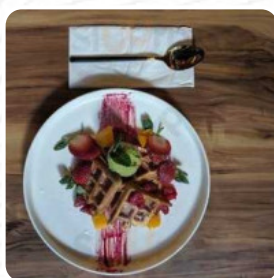

The restaurant from Melbourne offers **25** different *meals and drinks* on [the card](#) at an average price of A$7. What [User](#) likes about Coco And Joe Melbourne Cbd:

Really lovely little cafe with a rustic, homely feel. It is very well designed inside with some great interiors, colours fabrics. 90% of everything is there is all home made and it really shows with the taste and freshness. The staff are incredibly warm welcoming. Exceptional scrambled eggs the $7 coffee and pastry is a steal! Highly recommend! [read more](#). At Coco And Joe Melbourne Cbd in Melbourne, tasty Australian dishes are freshly made for you with a lot of care and the original products like **bush tomatoes and caviar limes**.