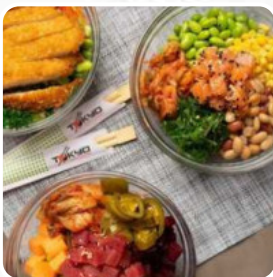

The place from Melbourne offers **50** different *meals and drinks* on [the menu](#) at an average price of A$11. What [Acky Seeger](#) likes about Tsk South Melbourne South Melbourne:

A wide selection of Japanese meals, ranging from basic sushi rolls, poke bowls, to hot food of bento, udon, ramen to rice meals. It is suitable whether you want a light or heavy meal. There are not many seats so either be prepared to take away or to wait if you want to eat in. The ramen soup is just nice and the katsu (fried chicken or pork) was made beautifully. The unagi don(rice) came with a good size piece of eel... [read more](#). At Tsk South Melbourne South Melbourne in Melbourne, there's a delicious brunch in the morning where you can indulge feast, and a lot of freshly harvested vegetables, fish and meat are used to cook **healthy Japanese meals**.