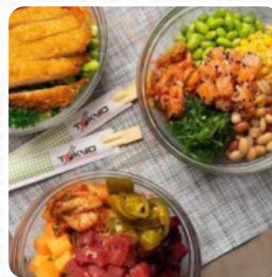

The place from Melbourne offers **50** different *meals and drinks* on [the menu](#) at an average price of A$11. What [Acky Seeger](#) likes about Tsk South Melbourne South Melbourne:

A wide selection of Japanese meals, ranging from basic sushi rolls, poke bowls, to hot food of bento, udon, ramen to rice meals. It is suitable whether you want a light or heavy meal. There are not many seats so either be prepared to take away or to wait if you want to eat in. The ramen soup is just nice and the katsu (fried chicken or pork) was made beautifully. The unagi don(rice) came with a good size piece of eel... [read more](#). At Tsk South Melbourne South Melbourne in Melbourne, there's a delicious brunch in the morning where you can indulge feast, and a lot of freshly harvested vegetables, fish and meat are used to cook **healthy Japanese meals**.