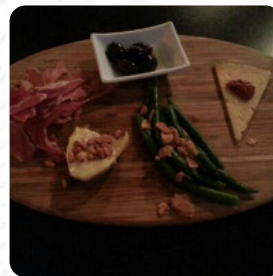

Fish Dish Menu

<https://menulist.menu>

51 Little Bourke St, Melbourne, Victoria 3000, Australia
+611300536687

Here you can find the [menu](#) of Fish Dish in Melbourne. At the moment, there are 14 menus and drinks on the food list. You can inquire about seasonal or weekly deals via phone. What [User](#) likes about Fish Dish: On a recent visit to Melbourne, we went to Fish Dish for lunch for a taste of Asia and were not disappointed. Service was good and the food was adapted to our liking (not too spicy). Busy at lunch which is always a good sign, patrons were served promptly and didn't have long to wait for dishes. [read more](#). In pleasant weather you can even have something in the outdoor area. What [planetwonderer](#) doesn't like about Fish Dish: Went on a Saturday night with a dinner voucher which stated 'tapas, paella, garden salad and jug of sangria for 2'. Lovely setting and friendly staff. Tapas consisted of 4 small cheese type balls, sundried tomatoes, 2 wedges of cheese, olives and smoked type sausage. We asked for some bread and they kindly gave us 2 small rolls. Garden salad was the smallest bowl and enough for only 1 person. The paella was very grea... [read more](#). In the eatery you will find a bit of this and a bit of that, paired with their appreciated **Tapas**, and you may look forward to the scrumptious classic seafood cuisine. After the meal (or during it), you can still relax at the bar with a **alcoholic or non-alcoholic drink**.

Fish Dish Menu

Salads

GARDEN SALAD

Alcoholic Drinks

SANGRIA

Pizza

SPICY

Extras

DESSERT

Ingredients Used

SEAFOOD

FRUIT

These types of dishes are being served

FISH

PASTA

STEAK