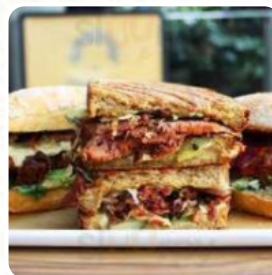

[The Menu](#) of *Einsteins On Albert* from Melbourne includes about **23** different menus and drinks. On average, you pay for a dish / drink about A$14. What [User](#) likes about *Einsteins On Albert*:

Becoming a daily stop for me at that 10am mark when I'm desperado for a cold drip coffee and now they see me coming! Awesome service here too with a small team who know just about everyone who comes in. Stopping for food? Definitely give either the ham and cheese toastie for breakfast or the Reuben for lunch neither will disappoint! [read more](#). In the morning, a **opulent brunch** is offered at *Einsteins On Albert* in Melbourne that you can sample according to your mood.