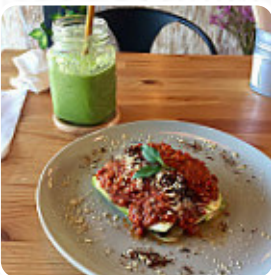

Atsumi Raw Cafe Menu

<https://menulist.menu>
99/1 Moo 7, Wiset Rd, Rawai, Phuket, Thailand
<http://www.atsumirawcafe.com>