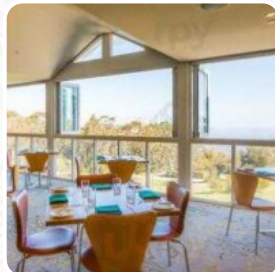

The Terrace Menu

<https://menulist.menu>

1 Sublime Point Rd | Part of Fairmont Resort Blue Mountains, Leura, New South Wales
2780, Australia

(+61)47850000 - <http://Fairmontresort.com.au>