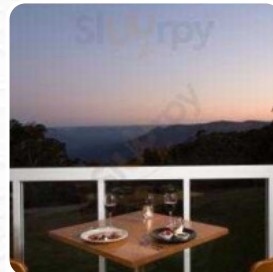

The Terrace Menu

<https://menulist.menu>

1 Sublime Point Rd | Part of Fairmont Resort Blue Mountains, Leura, New South Wales
2780, Australia

(+61)47850000 - <http://Fairmontresort.com.au>