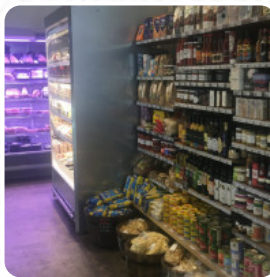

On this site, you can find the complete menu of Gum Tree Good Food from Melbourne. Currently, there are 17 dishes and drinks up for grabs. For seasonal or weekly deals, please contact the restaurant owner directly. You can also contact them through their website. What [User](#) likes about Gum Tree Good Food: great store wish they had a store closer to me, live in the city of melbourne 3000, there is a large demand for a store of this kind , paris end of melbourne cbd would be excellent! please consider. [read more](#). What [User](#) doesn't like about Gum Tree Good Food:

I must say the presentation of the shop is quite nice- windows are clean, displays are aesthetic and they're never understaffed. They have a brilliant range of cheeses, wines, bubbles, crackers, antipasto sort of things and pasta. I can only say the place is average due to the diminishing quality of the food and the way it's presented- seeing bits of old pumpkin cut up and served in styrofoam and plastic wrap is a re... [read more](#). The extensive selection of coffee and tea specialties greatly enhances the value of a visit to Gum Tree Good Food, The meals are usually prepared for you **in the shortest time and fresh**. If you decide to come for breakfast, a *tasty brunch* is ready for you, It's possible to chill out at the bar with a **freshly tapped beer** or other alcoholic and non-alcoholic drinks.