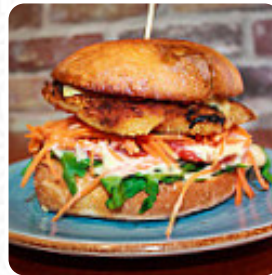

4211 Cafe Menu

<https://menulist.menu>
69 Nerang St, Nerang, Queensland 4211, Australia
+61755781222 - <http://www.nerangrsl.com/dining.html>