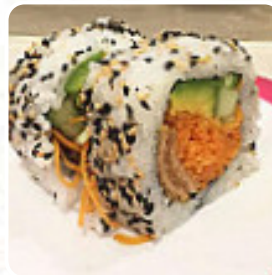

A comprehensive [menu](#) of **Sushi Wow** from Newtown covering all 8 menus and drinks can be found here on the card. For *changing offers*, please get in touch via phone or use the contact details provided on the website.

What [User](#) likes about [Sushi Wow](#):

One of my favorite [sushi](#) trains! [read more](#). What [Greyson Keeling](#) doesn't like about [Sushi Wow](#): I don't know if [sushi wow](#) is considered one of the best places in sydney for [sushi](#) train, but it's definitiw jumping and bordering on sites like [sushi hotaru](#) and [sushi rio](#). the seafoods are much more fresh, put much less on heavy sauces and are not simply cut into the thinnest pieces. And although they are not standardized prices for their teller, the total ended just a few dollars more than what I pay in the rule, t... [read more](#). In the [Sushi Wow](#) from Newtown, a lot of freshly harvested vegetables, fish, and meat are used to prepare healthy, delicious Japanese dishes, the menu also includes [delectable vegetarian dishes](#). Furthermore, they offer you fine [seafood](#) menus, On the menu there are also several **Asian dishes**.