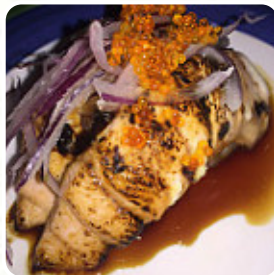

A comprehensive [menu](#) of **Sushi Wow** from Newtown covering all 8 menus and drinks can be found here on the card. For *changing offers*, please get in touch via phone or use the contact details provided on the website.

What [User](#) likes about [Sushi Wow](#):

One of my favorite [sushi](#) trains! [read more](#). What [Greyson Keeling](#) doesn't like about [Sushi Wow](#): I don't know if [sushi wow](#) is considered one of the best places in sydney for [sushi](#) train, but it's definitiw jumping and bordering on sites like [sushi hotaru](#) and [sushi rio](#). the seafoods are much more fresh, put much less on heavy sauces and are not simply cut into the thinnest pieces. And although they are not standardized prices for their teller, the total ended just a few dollars more than what I pay in the rule, t... [read more](#). In the [Sushi Wow](#) from Newtown, a lot of freshly harvested vegetables, fish, and meat are used to prepare healthy, delicious Japanese dishes, the menu also includes [delectable vegetarian dishes](#). Furthermore, they offer you fine [seafood](#) menus, On the menu there are also several **Asian dishes**.