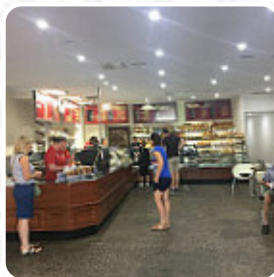

Here you can find the [menu](#) of **Moama Bakery Port Cafe** in [Echuca](#). At the moment, there are **15** menus and drinks on the card. You can inquire about *seasonal or weekly deals* via phone. What [User](#) likes about Moama Bakery Port Cafe:

We have now been here many times on our visits to Echuca/Moama and have never been disappointed. Food is always fresh and delicious and coffee is excellent. The girls always make us feel so welcome. We are definitely in the "seniors" age group and all the staff seem to go that little bit extra to look after the "oldies" - and not just us, all the oldies! [read more](#). The premises on site are wheelchair accessible and can also be used with a wheelchair or physical disabilities, Depending on the weather conditions, you can also sit outside and be served. At Moama Bakery Port Cafe from Echuca you have the opportunity to taste delicious vegetarian menus, in which no trace of animal meat or fish was used, You'll also find tasty bites, cake, simple snacks and chilled refreshments and hot beverages here. If you decide to come for breakfast, a hearty brunch is ready for you, Additionally, they offer you [typical Australian menus](#) with products like bush tomatoes and finger limes.