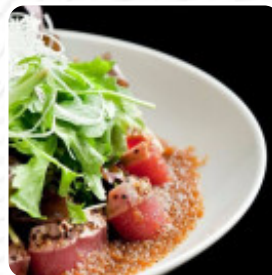

A comprehensive menu of Nobu Melbourne Crown Casino from Melbourne covering all 15 menus and drinks can be found here on the food list. For **changing offers**, please get in touch via phone or use the contact details provided on the website. What [User](#) likes about Nobu Melbourne Crown Casino:

We had never ordered Japanese before and our waitress was wonderful helping us order from the menu. The food was amazing! We were given a lovely table and service was the best. This restaurant will not disappoint!

[read more](#). The diner is accessible and can therefore also be used with a wheelchair or physical limitations, Depending on the weather, you can also sit outside and eat. What [User](#) doesn't like about Nobu Melbourne Crown Casino:

We ordered a deluxe bento box as well as signature bento box - enjoyed the black miso cod the most - everything else in the bento were average. Was a little disappointing due to Nobu's reputation globally and we really expected more. Thought Sake in Sydney is better in terms of quality and price. [read more](#). With fresh ingredients like fish, vegetables and meat, Nobu Melbourne Crown Casino from Melbourne prepares for you **scrumptious sushi** (e.g., **Maki and Sashimi**) and numerous other variations, and you can look forward to the delicious traditional [seafood](#) cuisine. The *dishes are prepared authentically Asian*, and a lot of freshly harvested vegetables, fish and meat are used to prepare healthy Japanese menus.