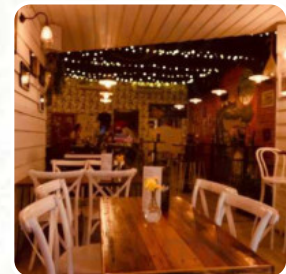

Mississippi Moon Menu

<https://menulist.menu>

25 Gresham Street, Adelaide, SA, Australia

(+61)455312232,(+61)466694100 - <https://www.mississippimoon.com.au>