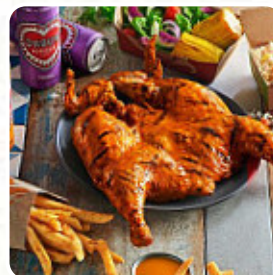

Nando's (tampines) Menu

<https://menulist.menu>

Eyeplay Optical, Tampines Central 5, Singapore 529509, Singapore

<https://www.foodpanda.sg/restaurant/s4if/nandos-tampines>

The restaurant from Singapore offers **80** different **dishes and drinks on [the card](#)** at an average price of \$16.0. Nando's (tampines) from Singapore is in demand for its delicious burgers, to which *aromatic fries, salads and other sides* are offered, The atmosphere also makes the enjoyment of typical Western dishes and drinks an unforgettable experience.