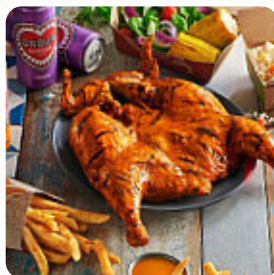

Nando's (tampines) Menu

<https://menulist.menu>

Eyeplay Optical, Tampines Central 5, Singapore 529509, Singapore

<https://www.foodpanda.sg/restaurant/s4if/nandos-tampines>

The restaurant from Singapore offers **80** different **dishes and drinks on [the card](#)** at an average price of \$16.0. Nando's (tampines) from Singapore is in demand for its delicious burgers, to which *aromatic fries, salads and other sides* are offered, The atmosphere also makes the enjoyment of typical Western dishes and drinks an unforgettable experience.