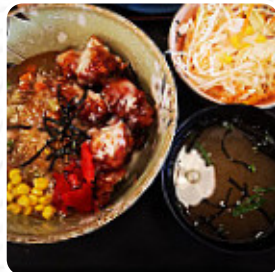

On this homepage, you can find the *complete [menu](#) of Bento Box On George* from Launceston. Currently, there are 30 menus and drinks available. For **seasonal or weekly deals**, please contact the restaurant owner directly.

You can also contact them through their website. What [User](#) likes about Bento Box On George: surprisingly good! good value for money. bento box portions were generous and tasty. ramen suppenbasis was good. they also serve ready made [sushi](#) rolls if they don't want to wait. [read more](#). The diner and its premises are wheelchair accessible and thus usable with a wheelchair or physiological limitations. What [User](#) doesn't like about Bento Box On George:

we ordered udon, one with bark meat one with teriyaki, the bark was excellent, but the huh teriyaki came cold (as at room temperature), the teriyaki sauce did not taste much like teriyaki sauce, would not recommend that court [read more](#). With a lot of freshly harvested vegetables, fish and meat, the Bento Box On George from Launceston prepares healthy, flavorful Japanese meals, In addition, you'll find sweet delicacies, cake, simple snacks and chilled refreshments and hot drinks here. But the undisputed highlight of this place is the fine [Sushi](#) such as Maki and Te-Maki, Furthermore, the guests love the successful combination of different menus with new and partially experimental products - a nice example of successful **Asian Fusion**.