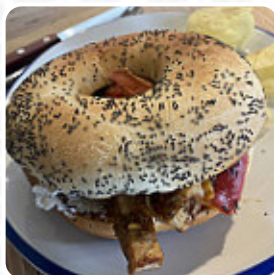

The place from Melbourne offers **89** different menus and drinks on [the card](#) at an average price of A$8. What [User](#) likes about Sable Richmond:

whether they go for the milkshake, the cookies, the bagels or the perpetrators, they will certainly enjoy their creations. friendly staff, chill ambiente, good food. I couldn't ask anything else. not exactly healthy, but no one really thinks about reading bagels, right? the scavenger bagel really surprised me, maybe better than the meat scavenger I had previously vegan. I could also have their sauces with every meal;... [read more](#). The restaurant also offers the possibility to sit outside and be served in nice weather. What [User](#) doesn't like about Sable

Richmond:

They didn't have the items I asked for that were on the menu. It's ok if it's not available, but make sure to mark it out on the menu so I'm not repeatedly wasting time asking for things that aren't available. Good coffee and good service, otherwise. [read more](#). Sable Richmond from Melbourne is a cozy coffee house, where you can enjoy a snack or cake with a warm coffee or a hot chocolate, for breakfast they serve a **varied breakfast** here. Not to be overlooked is also the extensive selection of coffee and tea specialties in this restaurant, and you can try tasty American meals like *Burger or Barbecue*.