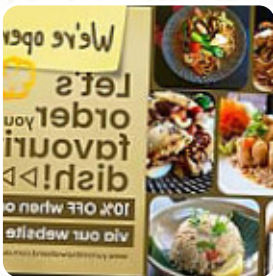

On this webpage, you can find the complete menu of Yumm Thai Exclusive Wallsend from Newcastle. Currently, there are **22** menus and drinks available. For **seasonal or weekly deals**, please contact the owner of the restaurant directly. You can also contact them through their website. What User likes about Yumm Thai Exclusive Wallsend:

Absolutely delectable. I cannot recommend Yumm Thai highly enough. The staff, service and food are second to none. Thank you for another amazing, mouth watering experience. read more. What User doesn't like about Yumm Thai Exclusive Wallsend:

I ordered the chicken green curry- which was delicious....but I also ordered the honey lemon chicken which was inedible. I couldn't even see a full piece of chicken. It was mostly just bits of fried batter or whatever it is they use to coat the chicken. read more. From Newcastle comes Yumm Thai Exclusive Wallsend and brings fine dishes to the table, seasoned with the *Thai culinary famous spices and (fish)-sauces*, in addition to freshly harvested vegetables, seafood and meat.