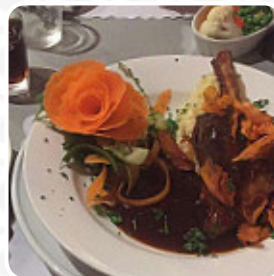

Roundhouse Motel - Restaurant Menu

<https://menulist.menu>

Golden Chain Motor Inn 25 Queen St, Peterborough, South Australia 5422, Australia
(+61)86512078 - <http://www.roundhousemotel.com.au>

A [comprehensive menu](#) of Roundhouse Motel - Restaurant from Peterborough covering all 23 dishes and drinks can be found here on the food list. For changing offers, please get in touch via phone or use the contact details provided on the website. What [User](#) likes about Roundhouse Motel - Restaurant:

Kai opened early for us last evening so we had time for dinner before the sound and light show Our service for the evening was Supreet and she was brilliant Our entree of cob filled with cheese beetroot and sweet chilli sauce was crisp and totally enjoyable My Lamb shank was in a sensational red juss and the vegetables were steamy hot and varied My partners chicken was coated in a lovely light textured crumb and her vege... [read more](#). When

the weather is pleasant you can also have something outside, And into the accessible spaces also come clientele with wheelchairs or physiological limitations. Roundhouse Motel - Restaurant from [Peterborough](#) is a good option for a bar if you want to have **a beer after work** and hang out with friends, Additionally, they provide you **authentic Australian menus** with ingredients like bush tomatoes and finger limes. Most often, the *burgers of this establishment*, which are among the highlights, are offered along with filling side dishes like fries, leaf and cabbage salads or wedges, Typically, the meals are prepared for you fast and fresh.