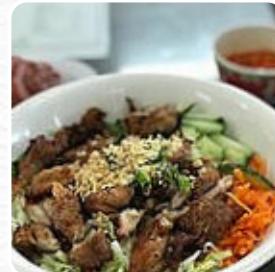

Pho Linh Menu

<https://menulist.menu>

18 Bagster Rd, Salisbury, South Australia 5108, Australia, SALISBURY NORTH
(+61)884820338,(+61)402697596 - <http://m.facebook.com/pholinhofficial/?tsid=0.8578395306515323&source=result>