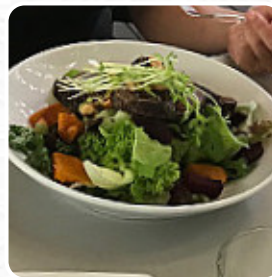

On this site, you can find the complete menu of Mayi Cafe from Round Mountain. Currently, there are **22** dishes and drinks up for grabs. For seasonal or weekly deals, please contact the owner of the restaurant directly. You can also contact them through their website. What [User](#) likes about Mayi Cafe:

Amazing chicken wrap with avocado aioli, really fresh and large portion size. Also had super creamy choc milkshake. Highly recommend for lunch stop after a trip to the gorge. [read more](#). The restaurant and its premises are wheelchair accessible and thus reachable with a wheelchair or physical limitations, Depending on the weather, you can also sit outside and eat. What [User](#) doesn't like about Mayi Cafe:

Visited on 10th July 17 following a visit to the connecting Gorge, after making an order at the till with the waitress looking like she clearly didn't want to be there- we took a seat and waited for over 30 mins for a toastie. After approaching the waitress to ask how long the food will take, I was told I need to be "more patient and take a seat". A male waiter then checked my ticket number and told me it hadn't been... [read more](#). Mayi Cafe from Round Mountain is a cozy café, where you can have a small snack or cake with a *hot coffee* or a *hot chocolate*, there are also **tasty [vegetarian recipes](#)** on the menu. Even if you're not so hungry, you can treat yourself to one of the scrumptious sandwiches, a small salad or another snack, Additionally, they provide you authentic Australian meals with ingredients like bush tomatoes and finger limes.