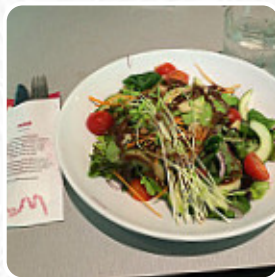

On this site, you can find the complete menu of Mayi Cafe from Round Mountain. Currently, there are **22** dishes and drinks up for grabs. For seasonal or weekly deals, please contact the owner of the restaurant directly. You can also contact them through their website. What [User](#) likes about Mayi Cafe:

Amazing chicken wrap with avocado aioli, really fresh and large portion size. Also had super creamy choc milkshake. Highly recommend for lunch stop after a trip to the gorge. [read more](#). The restaurant and its premises are wheelchair accessible and thus reachable with a wheelchair or physical limitations, Depending on the weather, you can also sit outside and eat. What [User](#) doesn't like about Mayi Cafe:

Visited on 10th July 17 following a visit to the connecting Gorge, after making an order at the till with the waitress looking like she clearly didn't want to be there- we took a seat and waited for over 30 mins for a toastie. After approaching the waitress to ask how long the food will take, I was told I need to be "more patient and take a seat". A male waiter then checked my ticket number and told me it hadn't been... [read more](#). Mayi Cafe from Round Mountain is a cozy café, where you can have a small snack or cake with a *hot coffee* or a *hot chocolate*, there are also **tasty [vegetarian recipes](#)** on the menu. Even if you're not so hungry, you can treat yourself to one of the scrumptious sandwiches, a small salad or another snack, Additionally, they provide you authentic Australian meals with ingredients like bush tomatoes and finger limes.