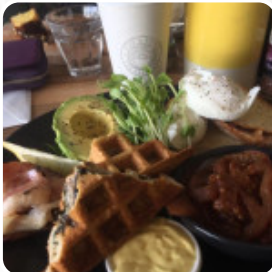

A complete [menu](#) of Rise&Grind Espresso Bar from DOUBLEVIEW covering all 18 dishes and drinks can be found here on the card. For **seasonal or weekly deals**, please get in touch via phone or use the contact details provided on the website. What [User](#) likes about Rise&Grind Espresso Bar:

What [User](#) doesn't like about Rise&Grind Espresso Bar:

I can't believe what others have said about this place. I'm sitting here at the cafe right now. I've been waiting nearly 1.5 hrs and still no sign of food. No one cleans the table from past customers unless you ask them to. Slow slow slow. Food must be amazing for people to keep coming back. OK food has arrived and it's tasty but that doesn't detract from the poor service. We are not the only one either with the coupl... [read more](#). At Rise&Grind Espresso Bar in DOUBLEVIEW, flavorful grilled food is freshly grilled on an open flame and garnished with tasty sides, This sports bar is a popular hangout for guests who enjoy watching the latest games or races on the big screen while enjoying food and drinks. Not to be overlooked is also the comprehensive diversity of coffee and tea specialties in this locale, Additionally, they serve you **authentic Australian meals** with ingredients like bush tomatoes and finger limes.

TOAST

FRENCH TOAST

Coffee

LONG BLACK

COFFEE

These types of dishes are being served

TOSTADAS

SALAD