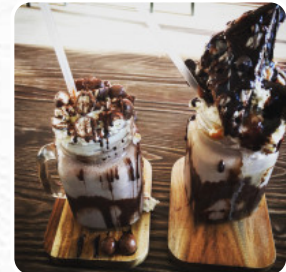

A complete [menu](#) of Rise&Grind Espresso Bar from DOUBLEVIEW covering all 18 dishes and drinks can be found here on the card. For **seasonal or weekly deals**, please get in touch via phone or use the contact details provided on the website. What [User](#) likes about Rise&Grind Espresso Bar:

I came here with a friend. I had the bruschetta and she had the breakfast wrap. It was great. The serving sizes are big and the drinks were delish! There are places to sit both inside and outside. Don't forget to grab a brownie on the way out. They're divine! [read more](#). In pleasant weather you can even have something in the outdoor area.

What [User](#) doesn't like about Rise&Grind Espresso Bar:

I can't believe what others have said about this place. I'm sitting here at the cafe right now. I've been waiting nearly 1.5 hrs and still no sign of food. No one cleans the table from past customers unless you ask them to. Slow slow slow. Food must be amazing for people to keep coming back. OK food has arrived and it's tasty but that doesn't detract from the poor service. We are not the only one either with the coupl... [read more](#). At Rise&Grind Espresso Bar in DOUBLEVIEW, flavorful grilled food is freshly grilled on an open flame and garnished with tasty sides, This sports bar is a popular hangout for guests who enjoy watching the latest games or races on the big screen while enjoying food and drinks. Not to be overlooked is also the comprehensive diversity of coffee and tea specialties in this locale, Additionally, they serve you **authentic Australian meals** with ingredients like bush tomatoes and finger limes.

TOAST

FRENCH TOAST

Coffee

LONG BLACK

COFFEE

These types of dishes are being served

TOSTADAS

SALAD