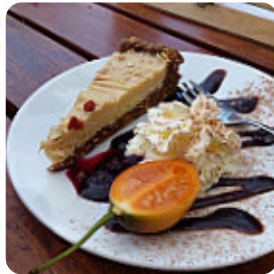

On this site, you can find the complete menu of Wellstead Cafe and Restaurant from BREMER BAY. Currently, there are **20** courses and drinks available. For *seasonal or weekly deals*, please contact the restaurant owner directly. You can also contact them through their website. What [User](#) likes about Wellstead Cafe and Restaurant:

Cafe style restaurant attached to the Museum, a must visit for a cup of coffee at least or something more substantial. Food was very good indeed seven of us visited and all enjoyed our meals. [read more](#). The restaurant and its premises are wheelchair accessible and thus reachable with a wheelchair or physiological disabilities, Depending on the weather, you can also sit outside and eat and drink. What [User](#) doesn't like about Wellstead Cafe and Restaurant:

We were looking forward to visiting here after such good reviews. My breakfast was just awful. Eggs Benedict I'm not sure what the sauce was but it wasn't hollandaise and it was cold and revolting. The eggs were cooked but watery from the poaching....My partner had eggs and bacon and it was seriously average but better than mine. [read more](#). The Wellstead Cafe and Restaurant in BREMER BAY offers various fine seafood courses, and it's made with lots of freshly harvested vegetables, fish and meat, easily digestible Japanese meals cooked. We offer not only sweet pieces, cakes and simple snacks, but also **cold and hot drinks**, You shouldn't miss the opportunity to try the crispy and crunchy pizza, baked fresh in an original manner.