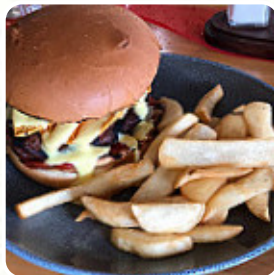

The Border Inn Menu

<https://menulist.menu>

65 Wallace St, Apsley, Victoria 3319, Australia

(+61)355861205 - <https://www.facebook.com/borderinnapsley/timeline>

Here you can find the [menu of The Border Inn](#) in Apsley. At the moment, there are 27 dishes and drinks on the menu. You can inquire about *seasonal or weekly deals* via phone. What [User](#) likes about The Border Inn: We were out driving and decided to re visit the Border Inn for lunch. we were not disappointed, the burgers were absolutely something special, we certainly left there completely satisfied. The staff are very friendly, and the chef prepares the meals very quickly. Anyone passing through should stop and enjoy true country hospitality. [read more](#). The place also offers the possibility to sit outside and eat in pleasant weather, And into the accessible spaces also come clientele with wheelchairs or physical limitations. A visit to The Border Inn becomes even more rewarding due to the large selection of **coffee and tea specialties**, Additionally, they offer you authentic Australian meals with products like bush tomatoes and finger limes. After the meal (or during it), you can still relax at the bar with a alcoholic or non-alcoholic drink, the guests love having the chance to watch the latest games or races on the big TV in this sports bar, while also enjoying food and drinks.

TOMATO

These types of dishes are being served

FILET

STEAK

PASTA

SALAD

The Border Inn Menu

The Border Inn