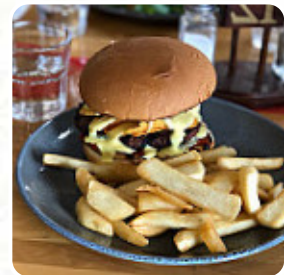

The Border Inn Menu

<https://menulist.menu>

65 Wallace St, Apsley, Victoria 3319, Australia

(+61)355861205 - <https://www.facebook.com/borderinnapsley/timeline>

Here you can find the [menu of The Border Inn](#) in Apsley. At the moment, there are 27 dishes and drinks on the menu. You can inquire about *seasonal or weekly deals* via phone. What [User](#) likes about The Border Inn: We were out driving and decided to re visit the Border Inn for lunch. we were not disappointed, the burgers were absolutely something special, we certainly left there completely satisfied. The staff are very friendly, and the chef prepares the meals very quickly. Anyone passing through should stop and enjoy true country hospitality. [read more](#). The place also offers the possibility to sit outside and eat in pleasant weather, And into the accessible spaces also come clientele with wheelchairs or physical limitations. A visit to The Border Inn becomes even more rewarding due to the large selection of **coffee and tea specialties**, Additionally, they offer you authentic Australian meals with products like bush tomatoes and finger limes. After the meal (or during it), you can still relax at the bar with a alcoholic or non-alcoholic drink, the guests love having the chance to watch the latest games or races on the big TV in this sports bar, while also enjoying food and drinks.

TOMATO

These types of dishes are being served

FILET

STEAK

PASTA

SALAD

The Border Inn Menu

The Border Inn