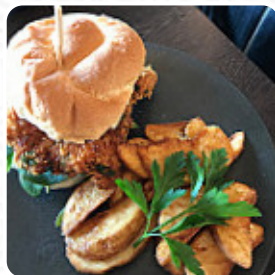

Here you can find the [menu](#) of **The Lookout Cambewarra Mountain** in Beaumont. At the moment, there are 34 dishes and drinks on the food list. You can inquire about *changing offers* via phone. What [User](#) likes about The Lookout Cambewarra Mountain:

Amazing views which means that this cafe is definitely worth a stop. We just had tea, organic ginger real leaf tea.

Sat outside with the courtesy blanket to stop the chill and admired the amazing view. Well worth the drive up there. [read more](#). The restaurant also offers the possibility to sit outside and eat in beautiful weather, And into the accessible spaces also come guests with wheelchairs or physiological disabilities. What [User](#) doesn't like about