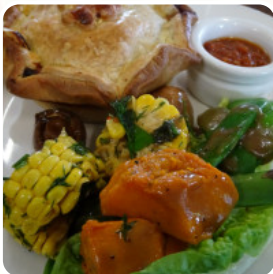

Here you can find the [menu](#) of Guildford General Store in Guildford. At the moment, there are 25 meals and drinks on the card. You can inquire about seasonal or weekly deals via phone. What [User](#) likes about Guildford General Store:

We called in here for a snack this morning during a cycle ride- the cauliflower and leek pie was delicious- both filling and pastry-I'm inspired to try and make a similar one at home and I'm really not a pie person! Also tried a sausage roll which was excellent. The actual store is quaint and reminiscent of yesteryear. The cakes looked pretty delicious too. Only a short drive/cycle out of Daylesford it's definitely w... [read more](#). The place also offers the possibility to sit outside and be served in beautiful weather, And into the accessible rooms also come guests with wheelchairs or physical disabilities. What [User](#) doesn't like about Guildford General Store:

I love country towns and their quirky shops, but this one has missed the mark for me. I wouldn't say it's not worth stopping, maybe it is... it's certainly got potential. It looks neglected to me. It's dark inside and while it clearly had old world charm once... I would hazard a guess and say it's changed owners since then. I stopped to get a drink... initially wanted coffee but they don't do lactose free milk, so th... [read more](#). At Guildford General Store in Guildford, there's a *hearty brunch* in the morning where you can indulge feast. Particularly with the bite-sized **Tapas**, you can't absolutely nothing wrong, because there is something for every palate. You can also look forward to delicious vegetarian cuisine, Generally, the menus are prepared **in a short time and fresh** for you.