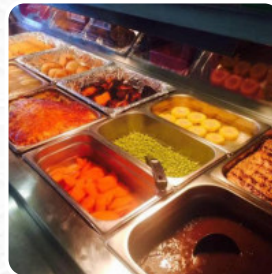

Reddy Roasts Menu

<https://menulist.menu>

1071 Frankston-Flinders Rd, Somerville, Victoria 3912, Australia, Langwarrin
(+61)359778868 - <http://www.reddyroasts.com.au>

Here you can find the [menu](#) of Reddy Roasts in Langwarrin. At the moment, there are 18 courses and drinks on the menu. You can inquire about **changing offers** via phone. What [User](#) likes about Reddy Roasts: