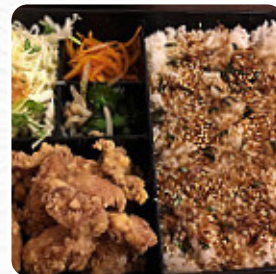

The *menu of Ohnamiya Japanese Takeaway* from APPLECROSS includes 154 dishes. On average, **dishes or drinks on [the menu](#)** cost about A$14. The categories can be viewed on the menu below. What [User](#) likes about Ohnamiya Japanese Takeaway:

Saya bersama teman majab fi ohnamiya sangat enak sekali cepat sekali disajikan dan sata pesan chicken karage dan tenamku pesan teriyaki beef dan juga teriyaki fish ramah sekali pelayannta [read more](#). In nice weather you can even eat in the outdoor area, And into the accessible spaces also come customers with wheelchairs or physiological limitations. What [User](#) doesn't like about Ohnamiya Japanese Takeaway:

The only waitress did for me - ordering and serving food to your table, besides this, we had to get our own tea and cutlery. The bento box looked very nice in the menu but the quality and taste of the food was just above average. The food was very normal and nothing special [read more](#). At Ohnamiya Japanese Takeaway from APPLECROSS, delicious [sushi](#) (e.g., Nigiri and Inside-Out) is prepared for you, along with many additional variations, always fresh with ingredients like fish, vegetables and meat, At the bar, you can unwind with a [cool beer](#) or other alcoholic and non-alcoholic drinks. Freshly harvested vegetables, fish and meat are the main ingredients in the **healthy Japanese cuisine** of Ohnamiya Japanese Takeaway, on the menu there are also a lot of Asian menus.