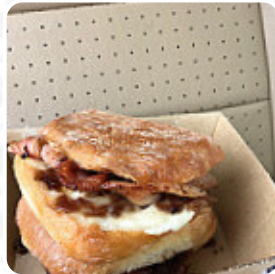

On this site, you can find the complete menu of Russo's Coffee Bar from [Dubbo](#). Currently, there are 15 courses and drinks available. For changing offers, please contact the owner of the restaurant directly. You can also contact them through their website. What [User](#) likes about Russo's Coffee Bar: