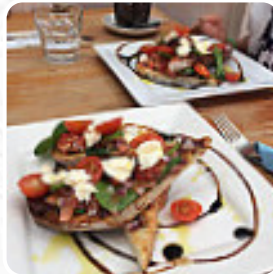

1851 Espresso Menu

<https://menulist.menu>

| L9 The Links, Grafton, New South Wales 2460, Australia

(+61)266428636 - <http://www.facebook.com/1851-Espresso-Bar-and-Cafe-468540903328598>