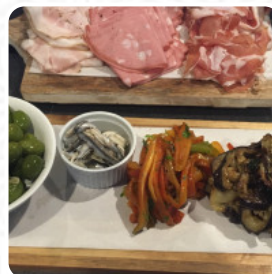

Little Lipari Cafe Menu

<https://menulist.menu>

143 Maude St, Shepparton, Greater Shepparton, Victoria 3630, Australia
(+61)407501497 - <https://www.facebook.com/pages/Little-Lipari/268671483275254>

On this website, you can find the complete menu of Little Lipari Cafe from Greater Shepparton. Currently, there are 22 meals and drinks available. For seasonal or weekly deals, please contact the owner of the restaurant directly. You can also contact them through their website. What [User](#) likes about Little Lipari Cafe: Everything about this cafe/restaurant is fantastic. It is Sicilian, but offers a range that isn't specific to the region, so don't let that be the only guide. The only downside is it doesn't open in the evenings - sadly for us, the owners want a life! [read more](#). The restaurant is accessible and can therefore also be used with a wheelchair or physical limitations, Depending on the weather conditions, you can also sit outside and be served. At Little Lipari Cafe from Greater Shepparton you can **try delicious [vegetarian dishes](#)**, in which no animal meat or fish was used, Additionally, they serve you **typical Australian meals** with products like bush tomatoes and finger limes. Furthermore, you will find original Italian dishes with tasty classics like [pizza](#) and pasta, for breakfast they serve a tasty breakfast here.

FRIED EGG

Starters & Salads

RISOTTO

For the small hunger

EGG ROLL

Mexican dishes

CHILLI

Omelettes